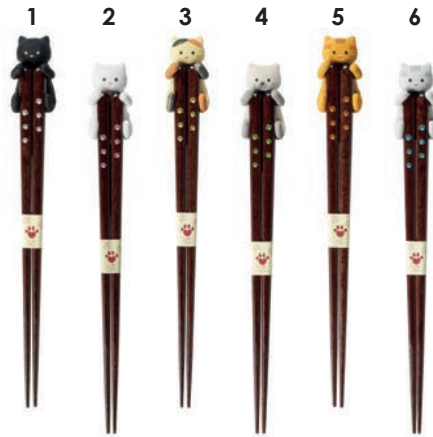

NEW
1 15501-4 Black cat
2 15502-1 White cat
3 15503-8 Tortoiseshell cat
4 15504-5 Siamese cat
5 15505-2 Brown Tabby cat
6 15506-9 Mackerel cat
Wood
Dishwasher safe

NEW
99461
Black Cat 2 Pair
Blue & Green
Wood

NEW
99462
Black Cat 2 Pair
Red & Pink
Wood

NEW
63369
Rabbit 2 Pair
Pink & Orange
Wood

NEW
63370
Rabbit 2 pair
Red & Pink
Wood

NEW
99459
Maki 2 Pair
Dark Brown
Bamboo
Dishwasher
safe

NEW
99460
Maki 2 Pair
White
Bamboo
Dishwasher
safe